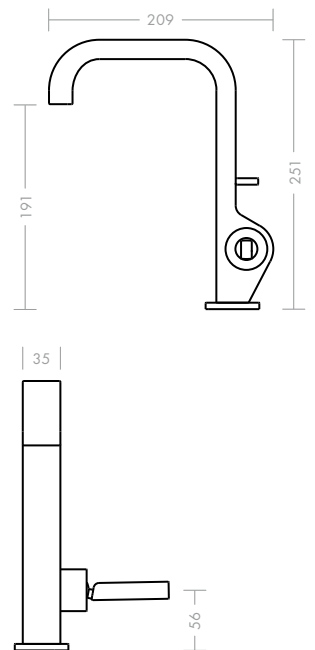

Axor Citterio 180 mm single lever basin mixer

The characteristic combination of clean lines, harmonious circles and soft, round shapes is immediately recognisable. The height and length of the spout are in well-balanced proportion to one another, making the mixer particularly comfortable to operate. The spray former is installed flush with the spout allowing for easier adjustment of the spray angle. This product is also available in a hand basin version.