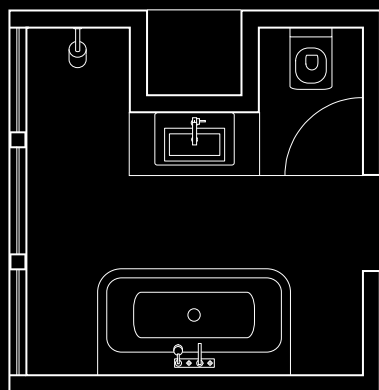

Shower

1 x 3jet overhead shower	# 39740000
1 x Shower arm for overhead shower	# 27412000
1 x Wall plate for overhead shower	# 27419000
1 x Concealed thermostat with cross handle	# 39715000
1 x iBox universal basic set	# 01800180
2 x Concealed shut-off valve with cross handle	# 39965000
2 x Basic set for shut-off valve	# 15974180
1 x Raindance S 150 AIR 3jet hand shower	# 28519000
1 x de Luxe shower connection	# 27451000
1 x Shower support	# 39525000
1 x Isiflex 1.60 m shower hose	# 28276000
1 x Floor-level shower system, e.g. Illbruck Poresta Limit S	

Bath tub

1 x 4-hole rim-mounted bath mixer with cross handles and plate	# 39443000
1 x Basic set for 4-hole rim-mounted bath mixer	# 13444180
1 x Mounting plate for 4-hole rim-mounted bath mixer	# 39449000
1 x Finish set for Flexaplus S waste set	# 58186000
1 x Basic set for Flexaplus for special bath tubs	# 58141180
1 x Acrylic bath tub	# 39957000

In the toilet area

1 x Roll holder	# 41738000
1 x Toilet brush holder	# 41735000
1 x Duravit Vero wall-mounted toilet, 370 x 540 mm	# 221709.00
1 x Geberit Sigma 50, flush plate,black	# 115.788.DW.1

When installing these displays in your showroom, you can use the Axor Citterio concealed dummies. Before installing, please double-check all specifications with the manufacturers' current product ranges.

9 m², scale 1:10