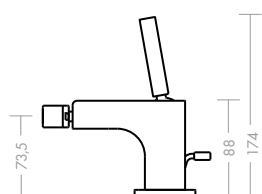

Axor Citterio 90 mm single lever bidet mixer

The design of the new single lever bidet mixer is inspired by the single lever basin mixer. Its basic structure and spout are cast in one piece, in a seamless and flowing transition. The joystick handle allows for simple and comfortable operation. The aerator with swivel joint can easily be adjusted as desired.