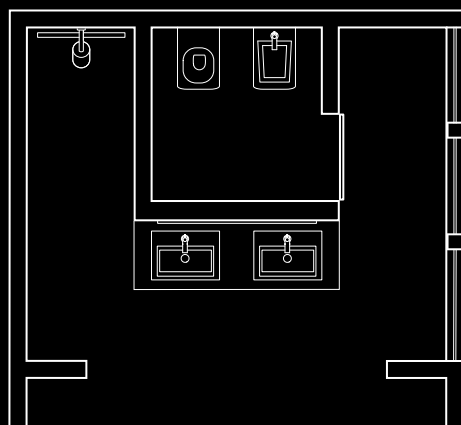

Walls

In the wash table and toilet areas: Royal Mosa, Terra Maestricht, Black & White 600 x 600 mm tiles, white 200 V matte, white grouting.
In the shower area: Royal Mosa, Terra Maestricht, Black & White 600 x 600 mm tiles, black 203 V matte, black grouting.

Ceiling

Dispersion, painted, white RAL 9016

Miscellaneous decor

Sliding door: Sprinz Motion 500, sandblasted glass
Mirror: custom-cut, fine edges, 40 mm bevelled edges, 1400 mm diameter

Axor Citterio products /complementary products

Wash table

2 x Single lever 180 mm basin mixer	# 39031000
2 x Flowstar designer siphon set	# 52110000
2 x Duravit 2nd floor built-in wash basin 600 x 430 mm	# 034760.00
1 x Duravit 2nd floor wash table, Ebony, 2000 mm wide	# 856c

Shower

1 x Showerpipe with thermostat	# 39739000
1 x Floor-level shower system – is it a showertray, z.B. Illbruck Poresta Slot	

In the toilet area

1 x Single lever bidet mixer	# 39210000
1 x Roll holder	# 41738000
1 x Toilet brush holder	# 41735000
1 x Towel ring	# 41721000
1 x Duravit 2nd floor wall-mounted toilet, 540 x 370 mm	# 220509
1 x Duravit 2nd floor wall-mounted bidet, 540 x 370 mm	# 223515

Before installing please double-check all the specifications with the manufacturers current product ranges.

10,5 m², scale 1:10