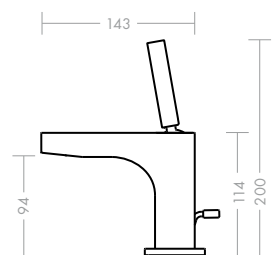

Axor Citterio 180 mm single lever basin mixer

The characteristic combination of clean lines, harmonious circles and soft, round shapes is immediately recognisable. The height and length of the spout are in well-balanced proportion to one another, making the mixer particularly comfortable to operate. The spray former is installed flush with the spout allowing for easier adjustment of the spray angle. This product is also available in a hand basin version.