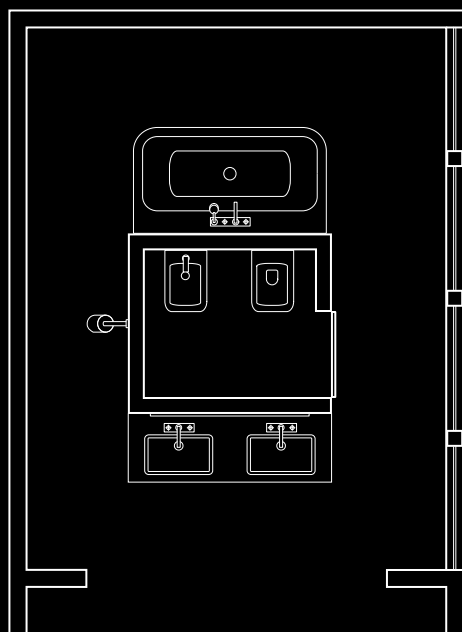

Shower

1 x 3jet overhead shower	# 39740000
1 x Shower arm for overhead shower	# 27412000
1 x Wall plate for overhead shower	# 27419000
1 x Concealed Thermostat with cross handle	# 39715000
1 x iBox universal basic set	# 01800180
2 x Concealed shut-off valve with cross handle	# 39965000
2 x Basic set for shut-off valve	# 15974180
1 x Raindance S 150 AIR 3jet hand shower	# 28519000
1 x de Luxe hose connection	# 27451000
1 x Shower support	# 39525000
1 x Isiflex 1.60 m shower hose	# 28276000
1 x Duravit shower tray, flush with the ground 1593 x 893 mm	# 720092

Bath tub

1 x 4-hole rim-mounted bath mixer with cross handles and plate	# 39443000
1 x Basic set for 4-hole rim-mounted bath mixer	# 13444180
1 x Mounting plate for 4-hole rim-mounted bath mixer	# 39449000
1 x Finish set for Flexaplus S waste set	# 58186000
1 x Basic set for Flexaplus for special bath tubs	# 58141180
1 x Acrylic bath tub	# 39957000

In the toilet area

1 x Single lever bidet mixer	# 39210000
1 x Roll holder	# 41738000
1 x Toilet brush holder	# 41735000
1 x Towel ring	# 41721000
1 x Duravit Vero wall-mounted toilet 370 x 540 mm	# 221709.00
1 x Duravit Vero wall-mounted bidet 370 x 540 mm	# 223915.00

When installing these displays in your showroom, you can use the Axor Citterio concealed ‘dummies’. Before installing, please double-check all specifications with the manufacturers’ current product ranges.

15 m², scale 1:10