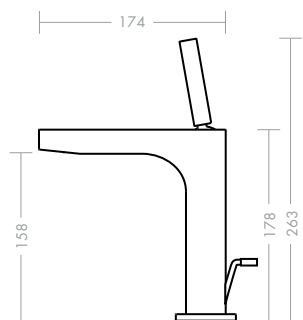

Axor Citterio 180 mm single lever basin mixer

The characteristic combination of clean lines, harmonious circles and soft, round shapes is immediately recognisable. The height and length of the spout are in well-balanced proportion to one another, making the mixer particularly comfortable to operate. The spray former is installed flush with the spout allowing for easier adjustment of the spray angle. This product is also available in a hand basin version.