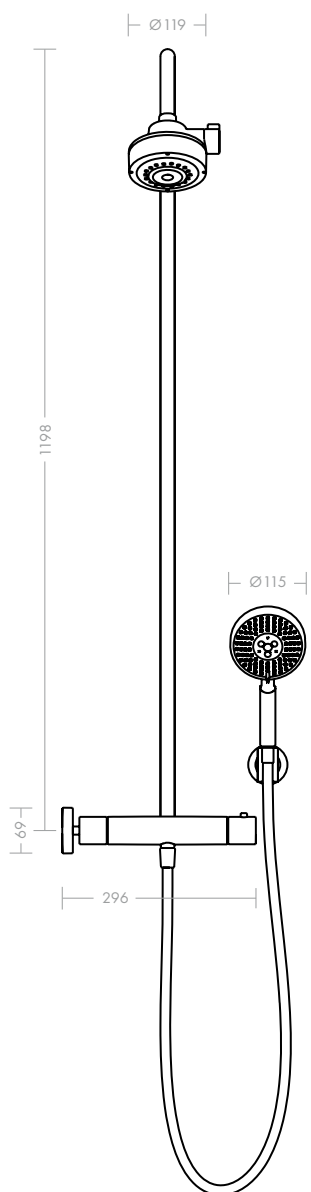

Axor Citterio Showerpipe

This completely pre-assembled shower system for exposed installation provides superior shower comfort. In addition, it offers the maximum degree of flexibility in terms of installation and is especially suitable for bathroom renovations. The overhead shower is easy to adjust and pampers the entire body with its Normal, Soft and Massage spray modes. The integrated thermostat technology saves water and allows you to set the exact desired shower temperature. And the SafetyStop function provides protection against scalding.