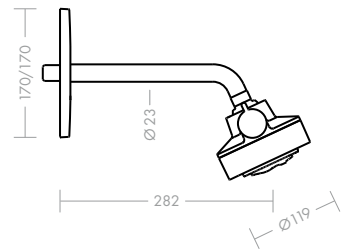

Axor Citterio overhead shower

With three different spray modes, the new overhead shower offers luxurious shower comfort in its purest form. The shower combines rich aesthetics and sophisticated functionality. The side lever provides an easy way to choose between spray modes: Normal, Massage and Soft. Thanks to the QuickClean function, the shower head's spray nozzles are cleaned every time the spray mode is changed. The shower arm's 67° angle and the concentrated shower spray projects water onto the body in the most optimal way.

Shower arm and wall plate are to be ordered separately.